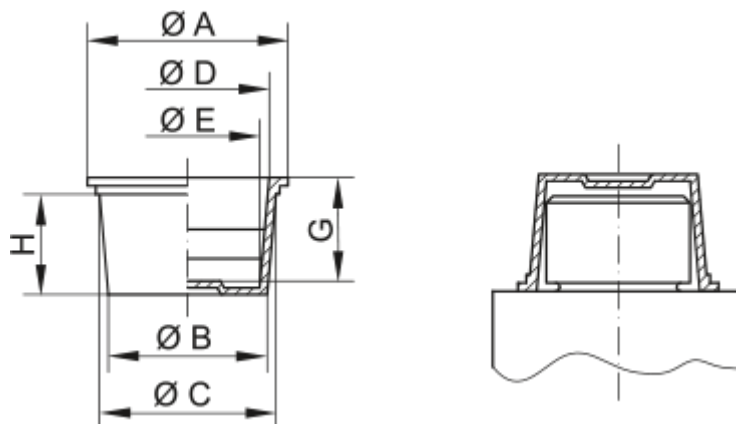

Data Sheet

Article number: 59GPN610U34

Description: KLEE Universal plugs GPN 610 U - (\varnothing 45,2-49,6/ \varnothing 48-43,6)

Measures

A = 54

B = 45.2

C = 49.6

D = 48

E = 43.6

G = 25

H = 25